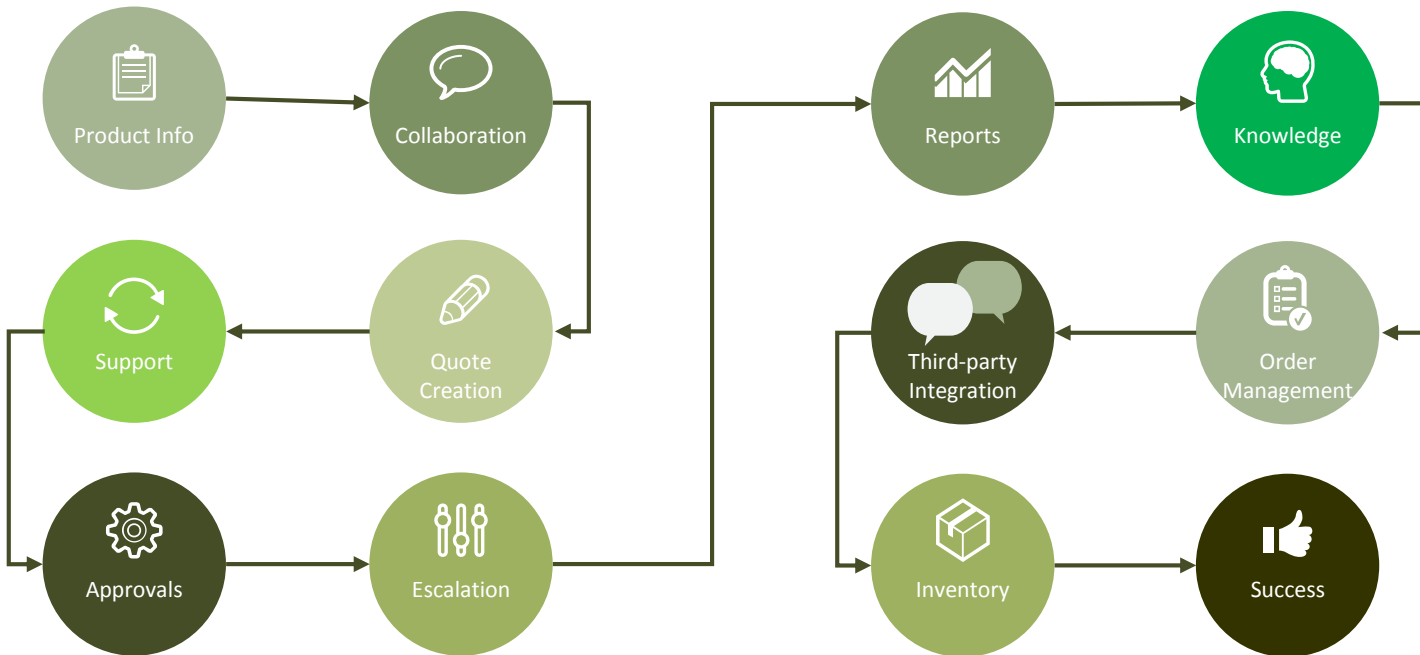

COMMERCE CLOUD DOCUMENT MANAGEMENT

BEST PRACTICES PLAYBOOK

DOCUMENT MANAGEMENT IN THE 4TH INDUSTRIAL REVOLUTION

Why Use Commerce Cloud?

Best Experience

- Deliver a seamless shopping experience across all channels.

Engagement & Productivity

- Take advantage of market opportunities faster with the speed and agility of the cloud.

Process Management

- Launch new sites, create all-new consumer experiences, bring stores online, adopt new features, and integrate partner technologies in record time, without the usual complexities.

What Does Commerce Cloud Bring?

A set of tools to drive e-commerce excellence

Document Management Challenges on Commerce Cloud

Lack of Document Structure

If documents are stored in Salesforce, they cannot be stored in an organized manner.

Archiving

Enterprises can archive files based on their retention policy in a cost-effective manner

Where to Test Drive S-Drive?

Highest Rated

With its 4.9 Score, S-Drive is the most beloved Document Management app on AppExchange