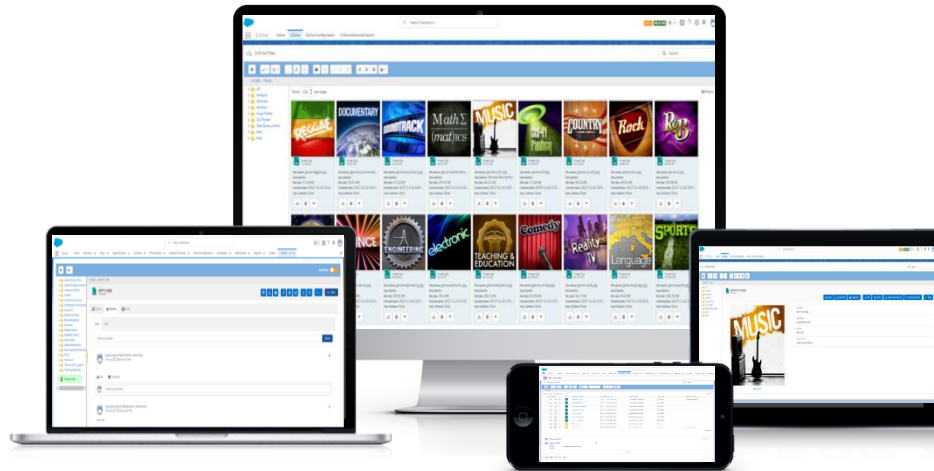

Accessibility

Enterprises can upload and access files critical to run business from anywhere and at anytime.

Sharing

Users having access to files can easily share without having to worry about email size limitations of salesforce

Archiving

Enterprises can archive files based on their retention policy in a cost-effective manner

Where to Test Drive S-Drive?

Highest Rated

With its 4.9 Score, S-Drive is the most beloved Document Management app on AppExchange